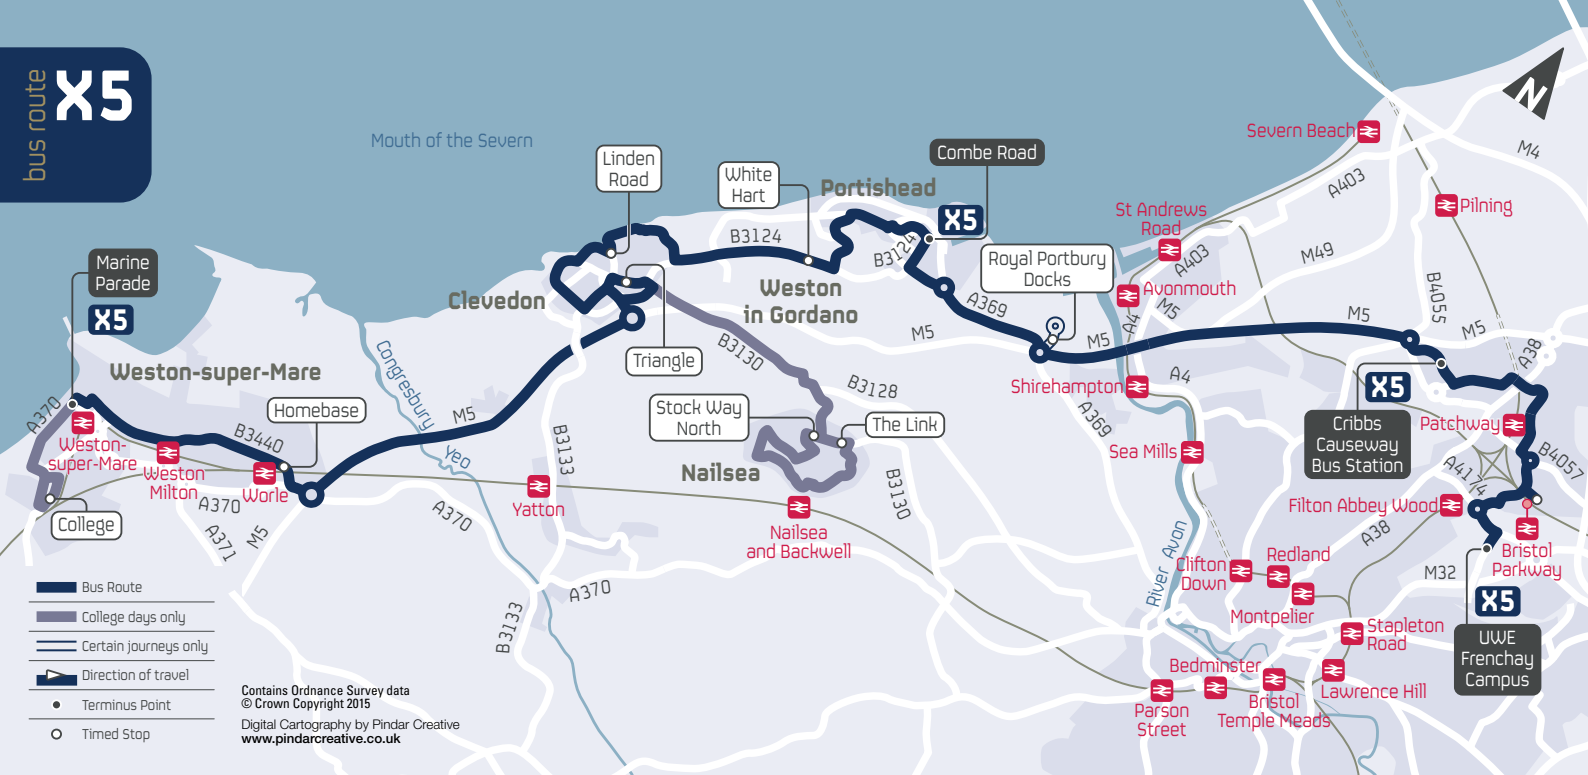

**WESTON-SUPER-MARE •
PORTISHEAD • UWE**

via Clevedon and Cribbs Causeway

Valid from 23 August 2015

Bus timetable

bus route X5

-  Bus Route
-  College days only
-  Certain journeys only
-  Direction of travel
-  Terminus Point
-  Timed Stop

Contains Ordnance Survey data
 © Crown Copyright 2015
 Digital Cartography by Pindar Creative
www.pindarcreative.co.uk

X5**Weston-super-Mare – Portishead – UWE**

via Worle, Clevedon, Weston-in-Gordano, M5, Cribbs Causeway and Bristol Parkway Station ➔

Monday to Fridays except Public Holidays

	Note															
	Service Number	X5	X5	X5	X5	X5	X5	X5	X5	X5	X5	CD	NCD	CD	X5	
Weston-super-Mare College	Loxton Rd	—	—	—	—	—	—	—	—	—	—	1705	—	1705	—	
Weston-super-Mare	Marine Parade	0645	0740	0845	0945	1045	1145	1245	1345	1445	1545	1715	1715	1715	1755	
Worle Homebase		0659	0756	0901	1001	1101	1201	1301	1401	1501	1603	1734	1734	1732	1813	
Clevedon Triangle		0715	0814	0917	1018	1118	1218	1318	1418	1518	1620	1751	1751	1748	1830	
Nailsea The Link		—	—	—	—	—	—	—	—	—	—	—	—	—	1758	—
Nailsea Stock Way North		—	—	—	—	—	—	—	—	—	—	—	—	—	1818	—
Clevedon Alexandra Road		0725	0824	0927	1029	1129	1229	1329	1429	1529	1631	1802	1801	—	1841	
Weston-in-Gordano White Hart		0735	0835	0937	1039	1139	1239	1339	1439	1539	1641	1812	1811	—	1851	
Portishead	Combe Road	0744	0846	0947	1050	1150	1250	1350	1450	1551	1653	1822	1822	—	1900	
		↓	↓	↓	↓	↓	↓	↓	↓	↓	↓	↓	↓			
	Service Number	X5	X5	X5	X5	X5	X5	X5	X5	X5	X5	X5	X5			
Portishead	Combe Road	0744	0846	0947	1050	1150	1250	1350	1450	1551	1653	1822	1822	—	—	
Royal Portbury Docks		0752	0854	0955	—	—	—	—	—	—	—	—	—	—	—	
Cribbs Causeway Bus Station		—	0908	1007	1111	1211	1311	1411	1511	1612	1716	1842	1842	—	—	
Bristol Parkway Station ➔		—	0923	1022	1125	1225	1325	1425	1525	1627	1731	—	—	—	—	
UWE	Frenchay Campus	—	0931	1030	1133	1233	1333	1433	1533	1637	1741	—	—	—	—	