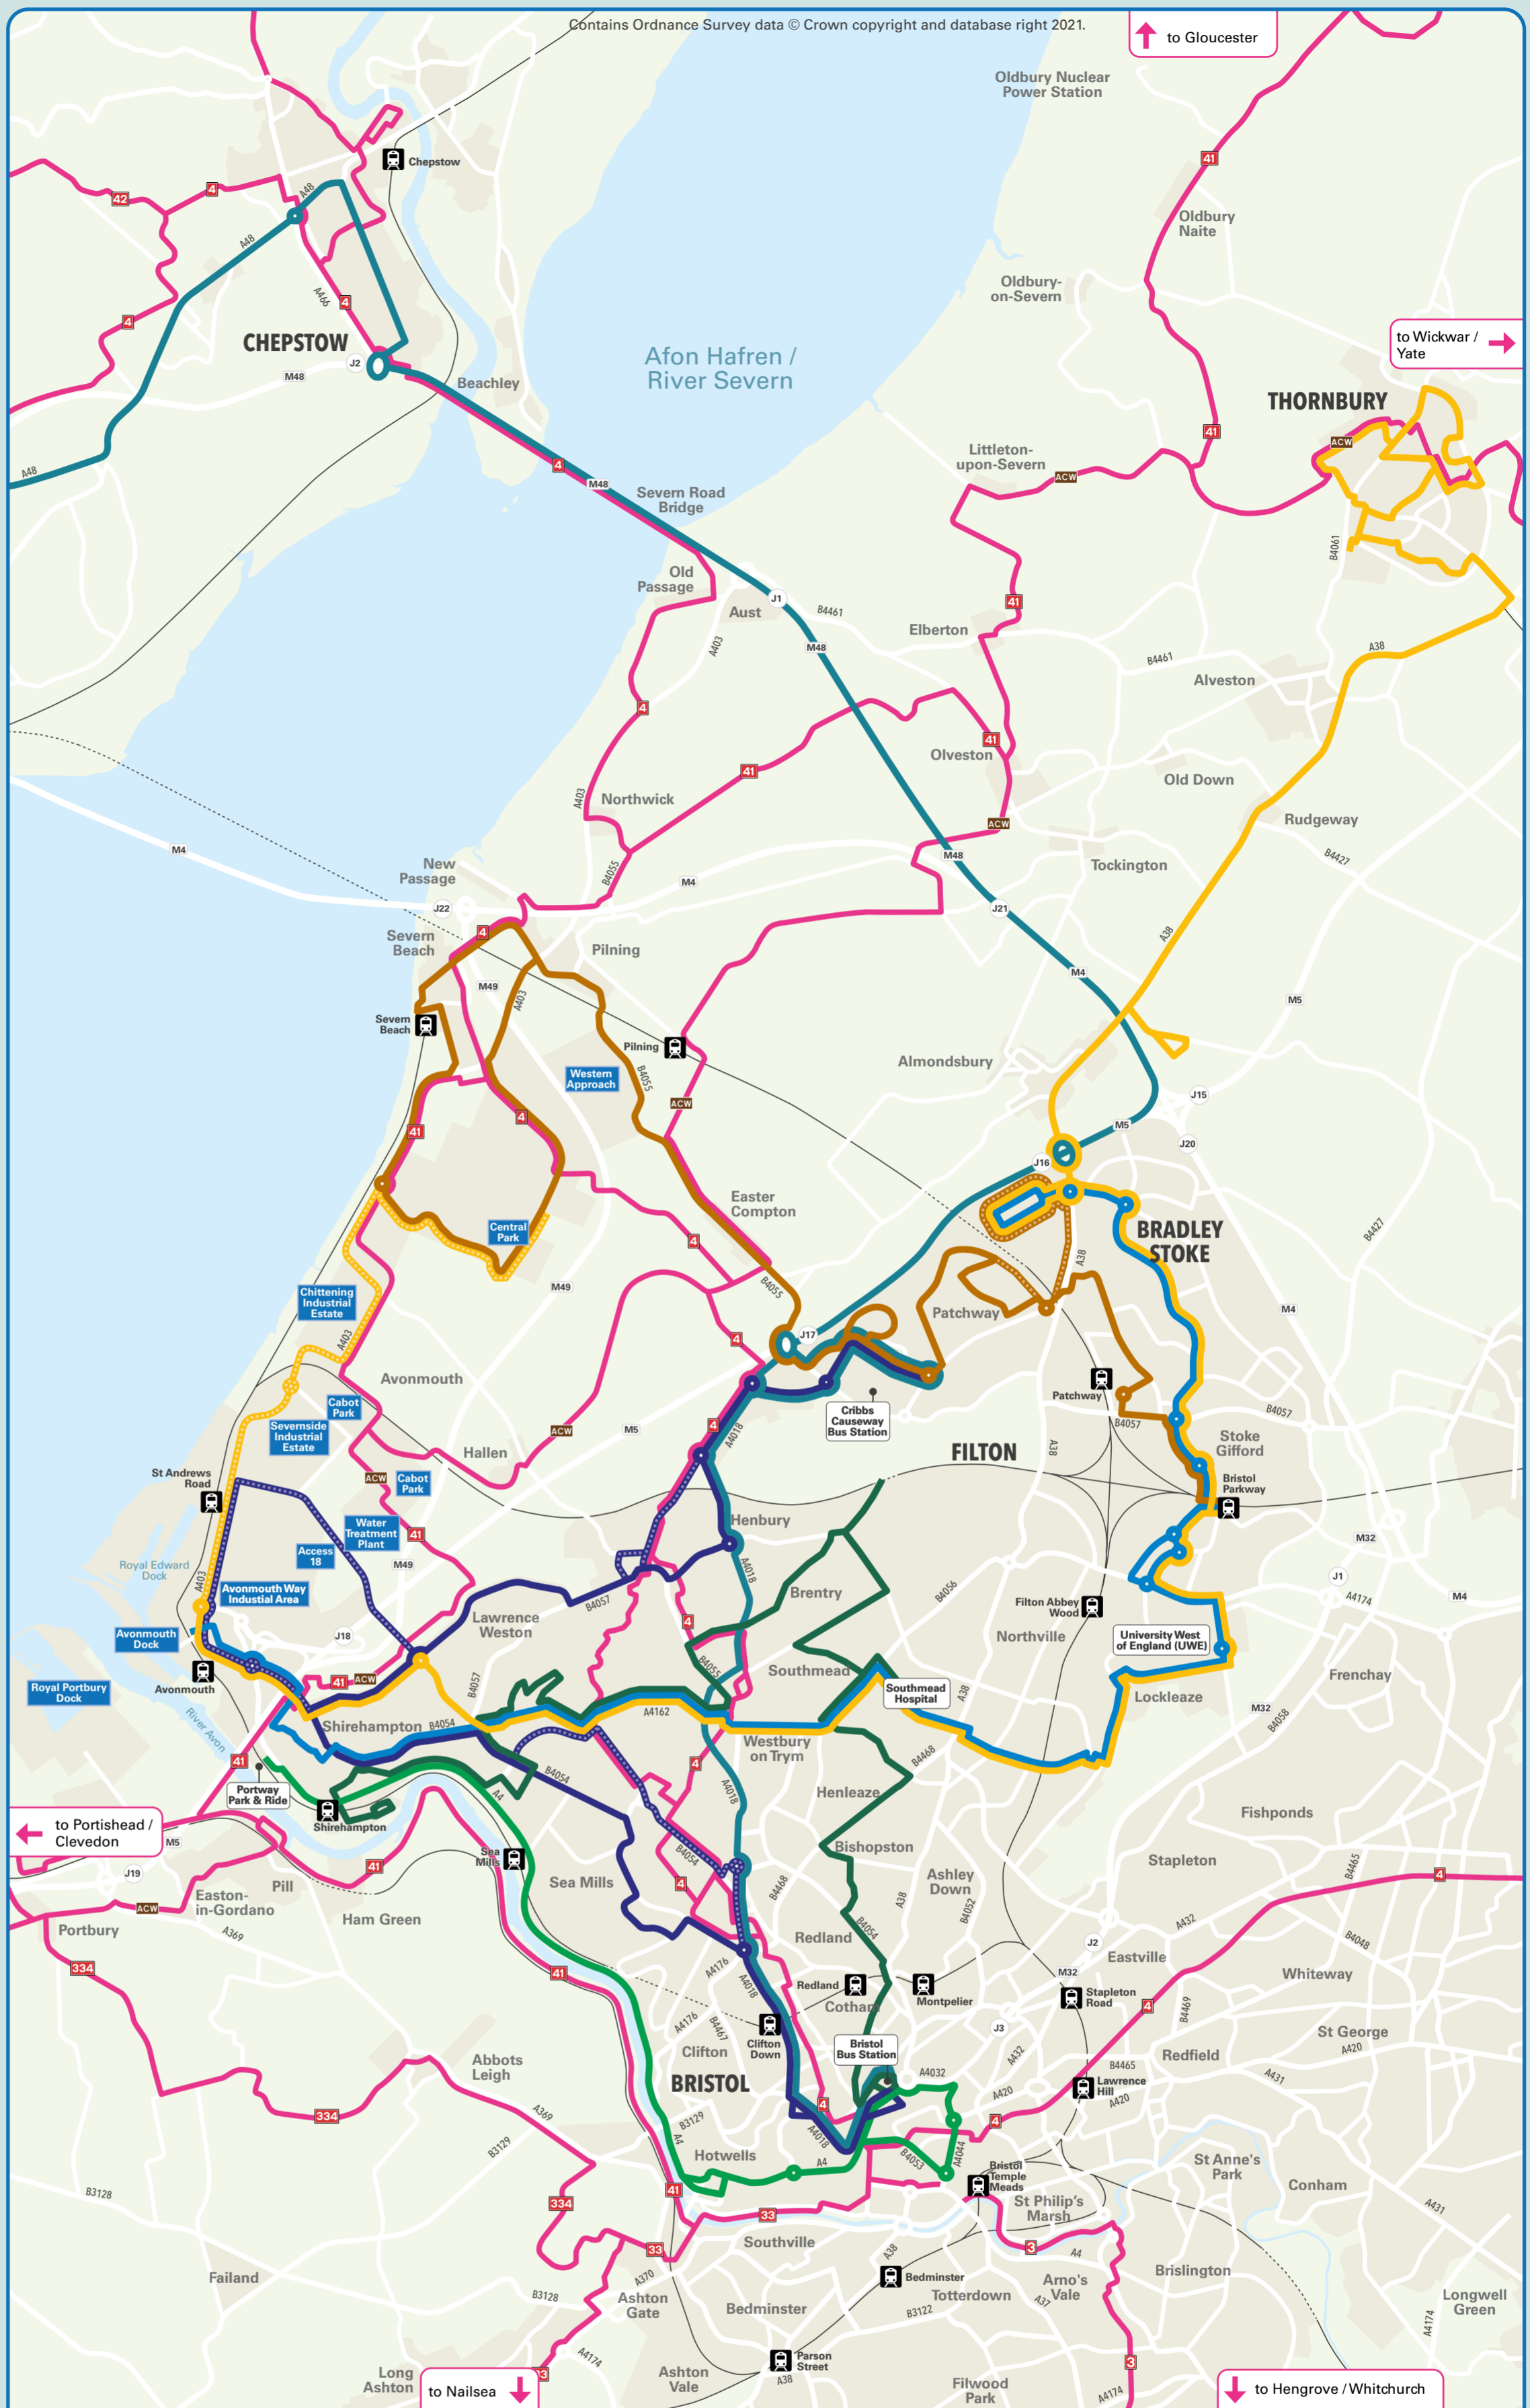

Bus routes	
	Routes 3 and 4
	Route 3 only
	Portway Park and Ride
	Route 10
	Occasional journey
	Route 11
	Route 12
	Occasional journey
	Route 13
	T7 TrawsHafren
Other information	
	National Cycle Network
	National Cycle Network route number
	Avon Cycle Trail
	Railway / Station

First Bus	
	3 Bristol city centre – Shirehampton – Avonmouth – Lawrence Weston – Henbury – Cribbs Causeway
	4 Bristol city centre – Shirehampton – Lawrence Weston – Henbury – Cribbs Causeway
	Portway Park and Ride Bristol city centre – Stoke Bishop – Sea Mills – Shirehampton – Avonmouth
Stagecoach	
	10 Thornbury – Bristol Parkway – Southmead – Westbury on Trym – Avonmouth - Western Approach (some services)
	11 Bristol Parkway – Southmead – Westbury on Trym – Shirehampton – Avonmouth
	12 Bristol Parkway – Patchway – Cribbs Causeway – Severn Beach
	13 Bristol city centre – Southmead – Brenty – Shirehampton
Newport Bus	
	T7 TrawsHafren Bristol city centre – Cribbs Causeway – Chepstow – Newport